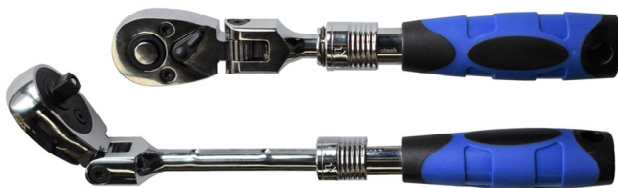

\$49.50

\$19.50

ET70700
8Pc Torx Tamperproof bit set

\$85

\$49

ET10310
10Pc 1/2" Dr AF Inhex
Socket Set 3/16-3/4"

\$85

ET10305
10Pc 1/2" Dr
Metric Inhex
Socket Set
5-19mm

ET10300
9Pc 3/8" Dr
Torx Bit Socket Set
T10-T50

ET11003
3/4" Drive Extendable
Ratchet

\$195

ET30757
1/4"Dr Flex Head **Extendable** Ratchet

\$39

ET30762
3/8"Dr Flex Head **Extendable** Ratchet

\$49

ET30767
1/2"Dr Flex Head **Extendable** Ratchet