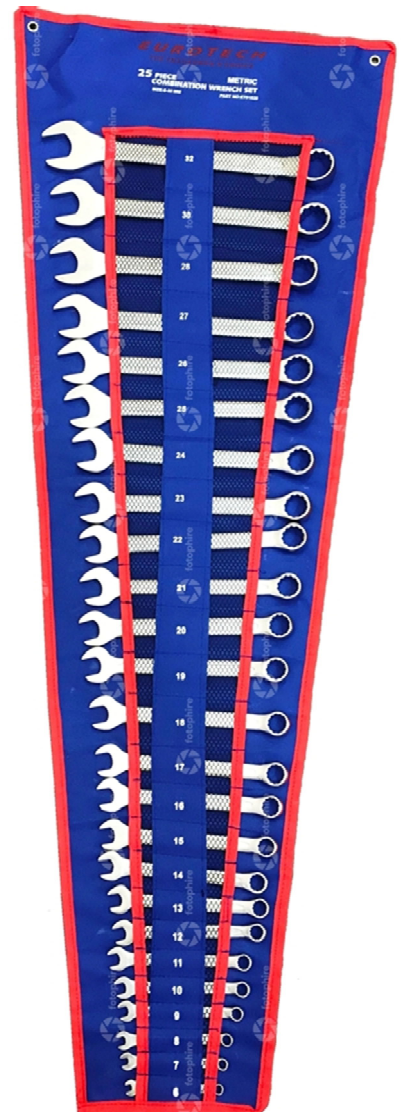

\$85

ET10205
24Pc 1/4" Drive AF/Met
Socket Set
4-12mm & 3/16-1/2"

\$249

ET10505
41Pc 3/8"Dr AF/Met Standard
& Deep Socket Set
8-19mm & 3/8 - 3/4"

\$150

ET10210
42Pc 1/4" Dr Std & Deep
AF/Met Socket Set CV Steel
5-13mm & 3/16-1/2"

\$60

ET10240
28 Pc 1/4"Dr Multi Fit
Socket Wrench & Bit Set

\$150

ET10500
32Pc 3/8"Dr AF/Met Socket
set 6-22mm & 1/4 - 3/16"

ET10400
40Pc 1/4" & 3/8" Dr AF/Met
Socket Set CV Steel
4-19mm & 3/16-3/4"

\$120

eurotech

THE TRADESMAN'S CHOICE

www.eurotechtools.com.au

Professional Torque Wrenches "DUAL WAY"

ET30140 1/4" Drive 5-25Nm **\$220**

ET30145 3/8" Drive 20-100Nm **\$280**

ET30165 1/2" Drive 60-340Nm **\$310**

ET30180 3/4" Drive 150-750Nm **\$890**

ET61880
4Pc Torx
Double
Ended Ring
E6-E24

\$39

ET61620
25Pc Metric Comb
Spanner Set
6-32mm

\$195

ET70675
9Pc Metric Hex Key
1.5-10mm

\$39

\$39

ET70680
9Pc AF Hex key
Set
1/16-3/8"